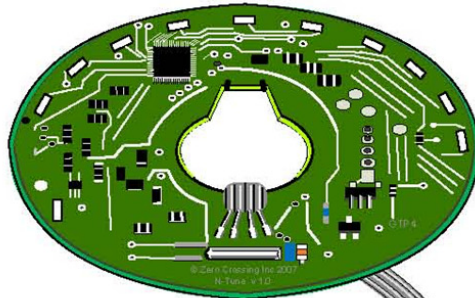

**Knob**

**Main Nut**

**Flat Washer**

**N-Tune  
Plastic Ring**

**Circuit Board**

**Ribbon Cable**

**PICK GUARD OR GUITAR BODY**

**C-Washer**

**Extra Nut**

*(Adjust further up the shaft to select the amount of threads outside of the body of the guitar)*